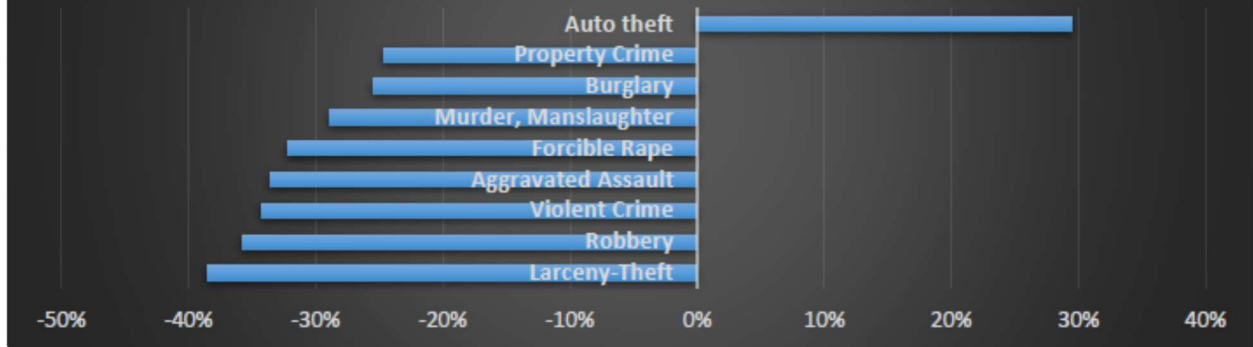

## LVMPD Change in Uniform Crime Rates, 1995-2004

Source: Nevada Policy Research Institute, 2016; FBI UCR data available at [ucrdatatool.gov](http://ucrdatatool.gov)