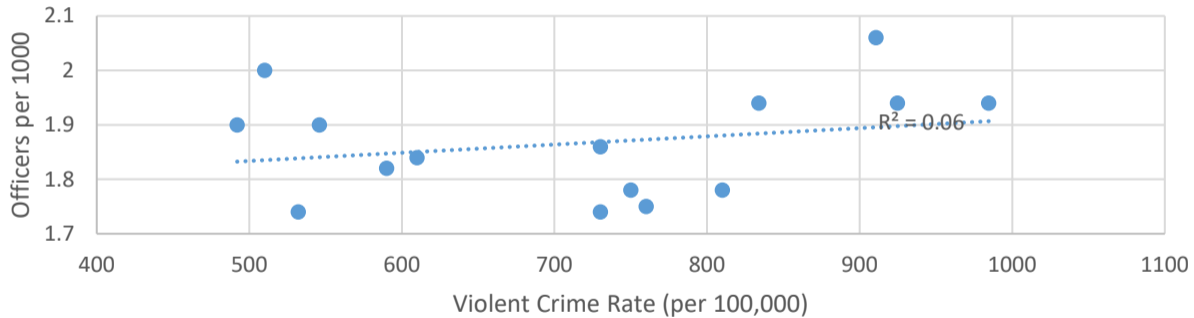

Violent Crime v. Staffing Levels, LVMPD, 2000 - 2014

Data extracted from LVMPD Annual Reports, 2000-2014; FBI data used for 2008