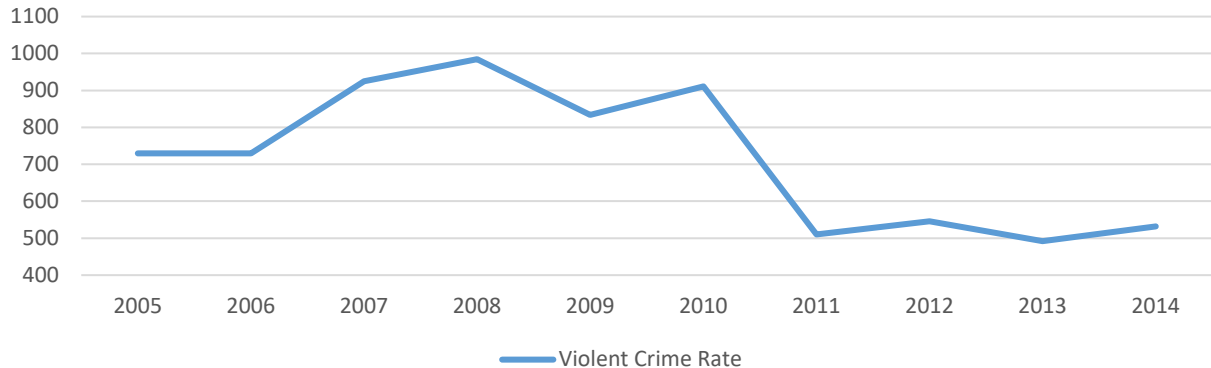

Violent Crime Rates per 100,000 Residents, LVMPD

Data extracted from LVMPD Annual Reports, 2000-2014; FBI data used for 2008