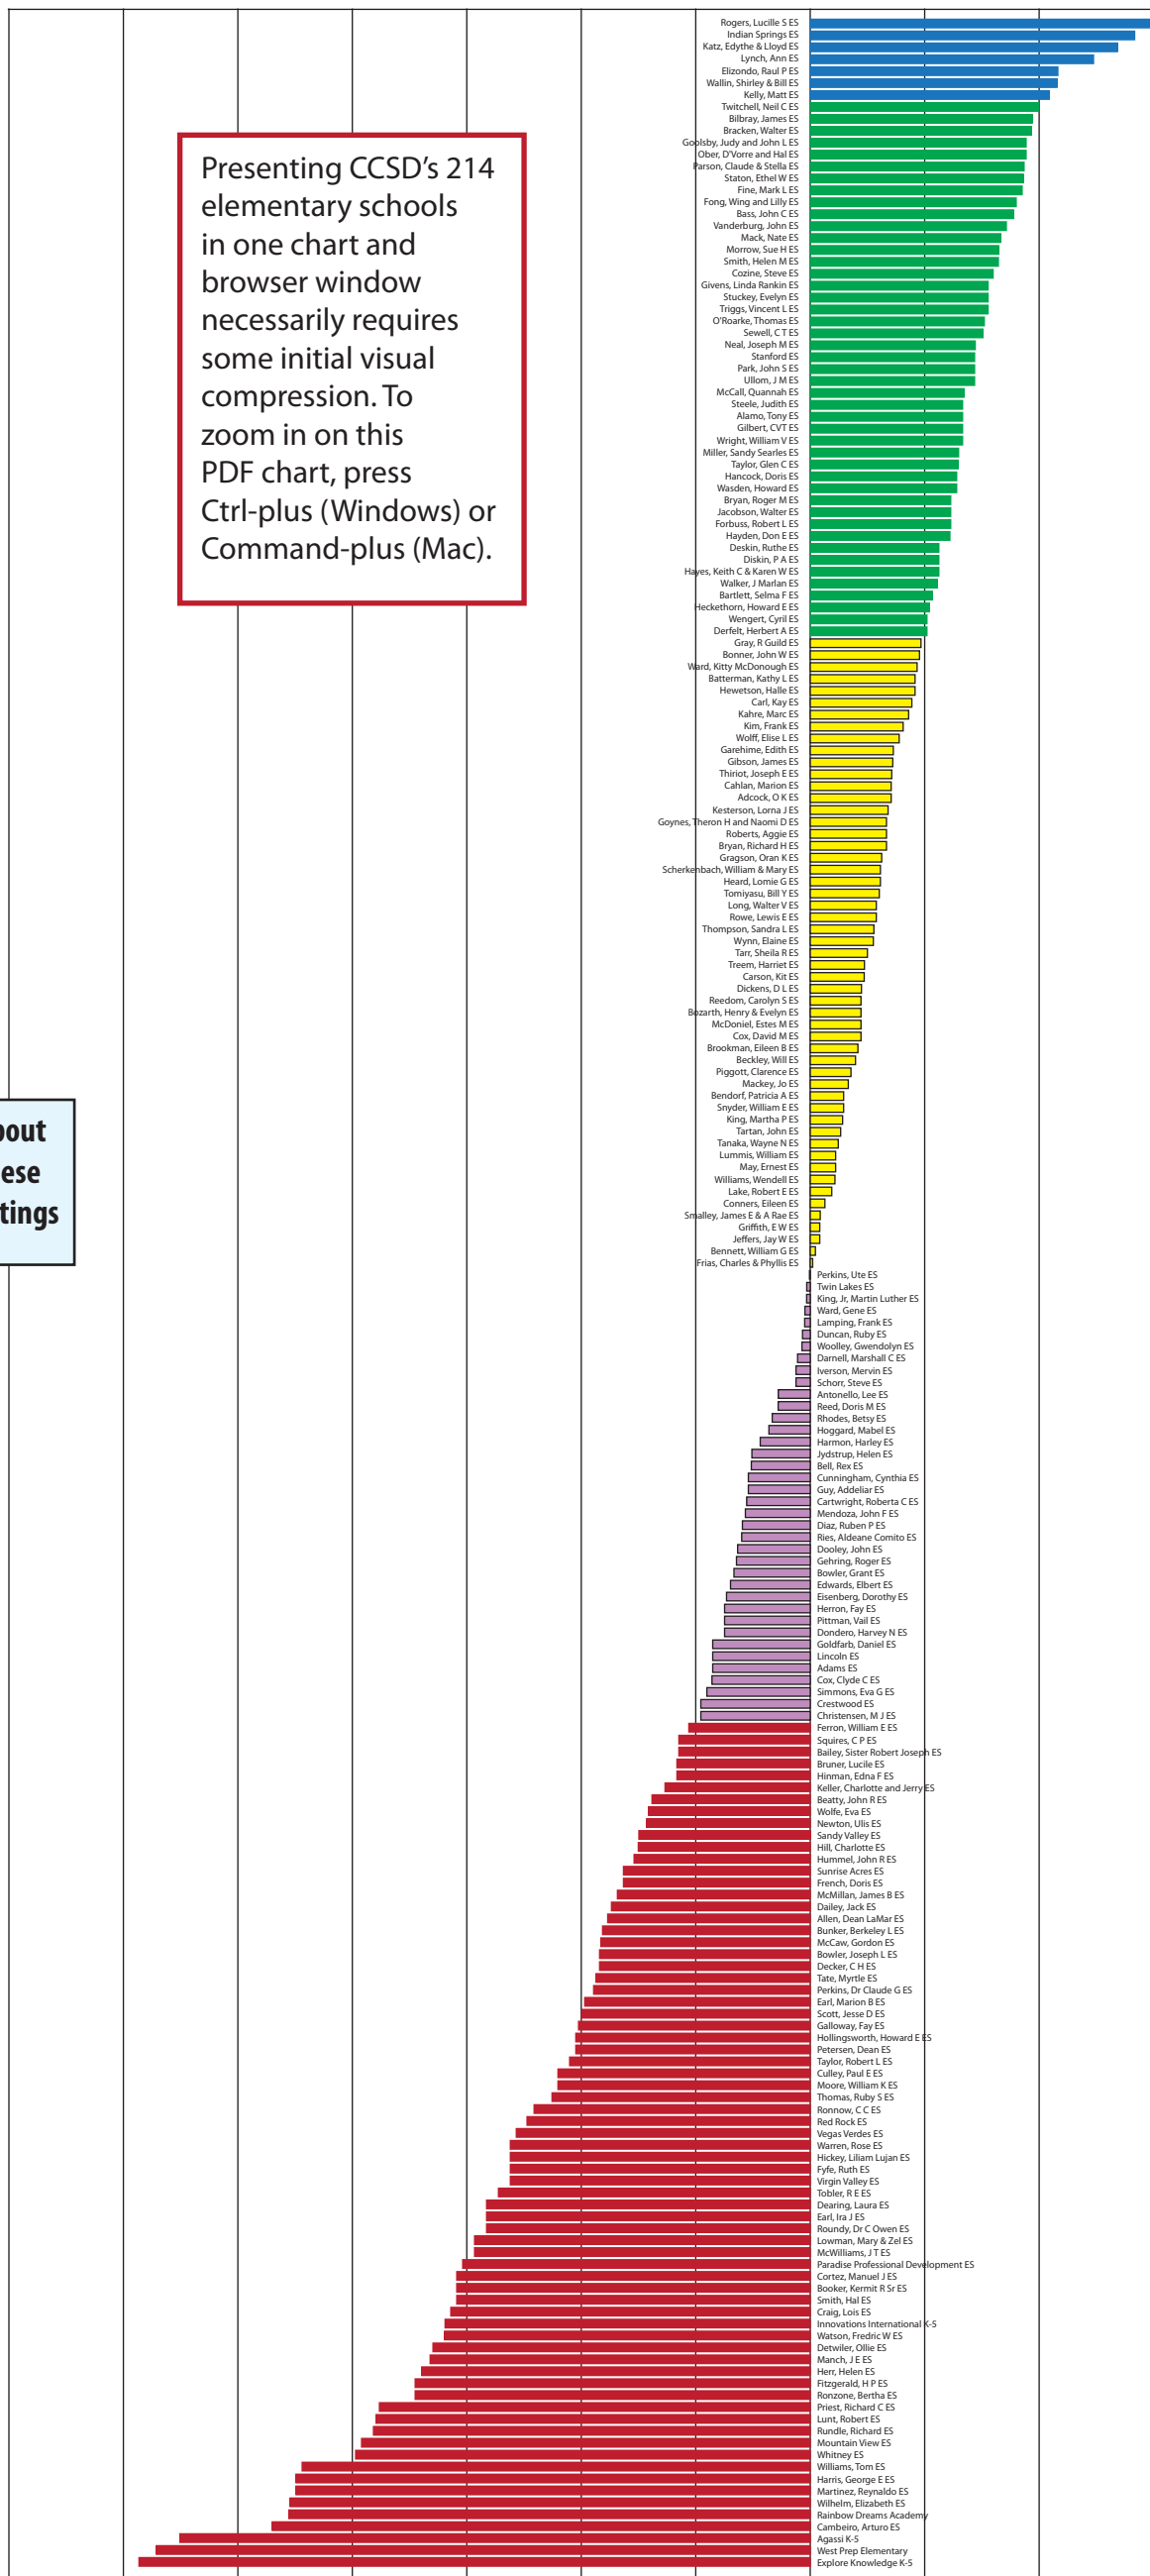

Presenting CCSD's 214 elementary schools in one chart and browser window necessarily requires some initial visual compression. To zoom in on this PDF chart, press Ctrl-plus (Windows) or Command-plus (Mac).

About these ratings