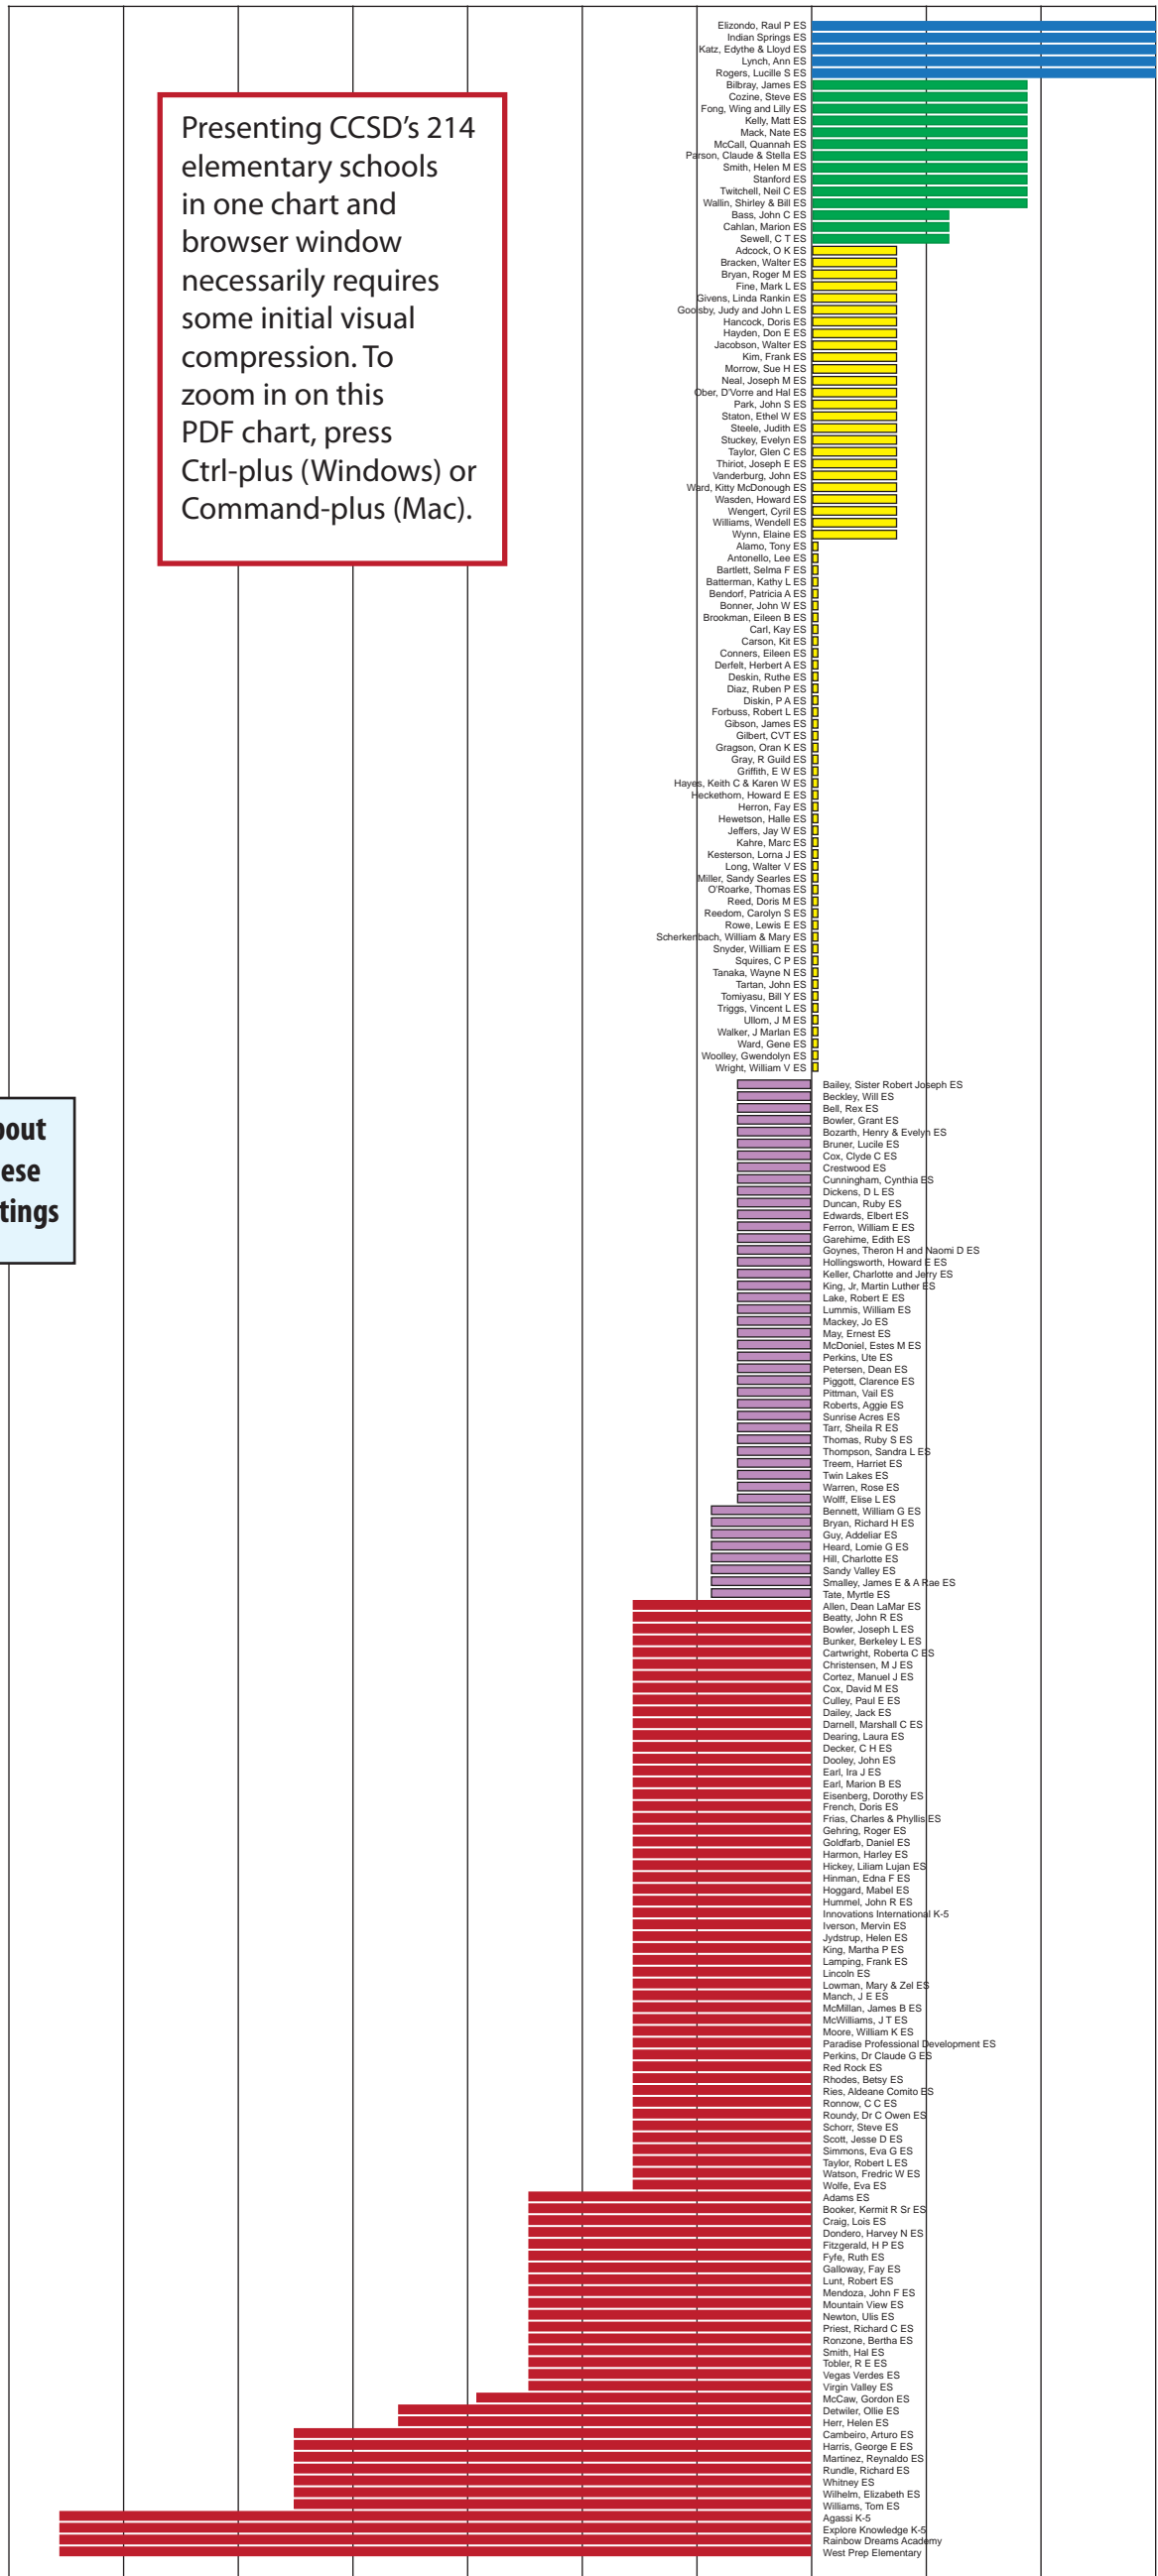

Relative academic growth of students, CCSD elementary schools, 2011-12*

Presenting CCSD's 214 elementary schools in one chart and browser window necessarily requires some initial visual compression. To zoom in on this PDF chart, press Ctrl-plus (Windows) or Command-plus (Mac).

About these ratings

*Data: CCSD School Performance Framework reports, as compiled by TransparentNevada.com