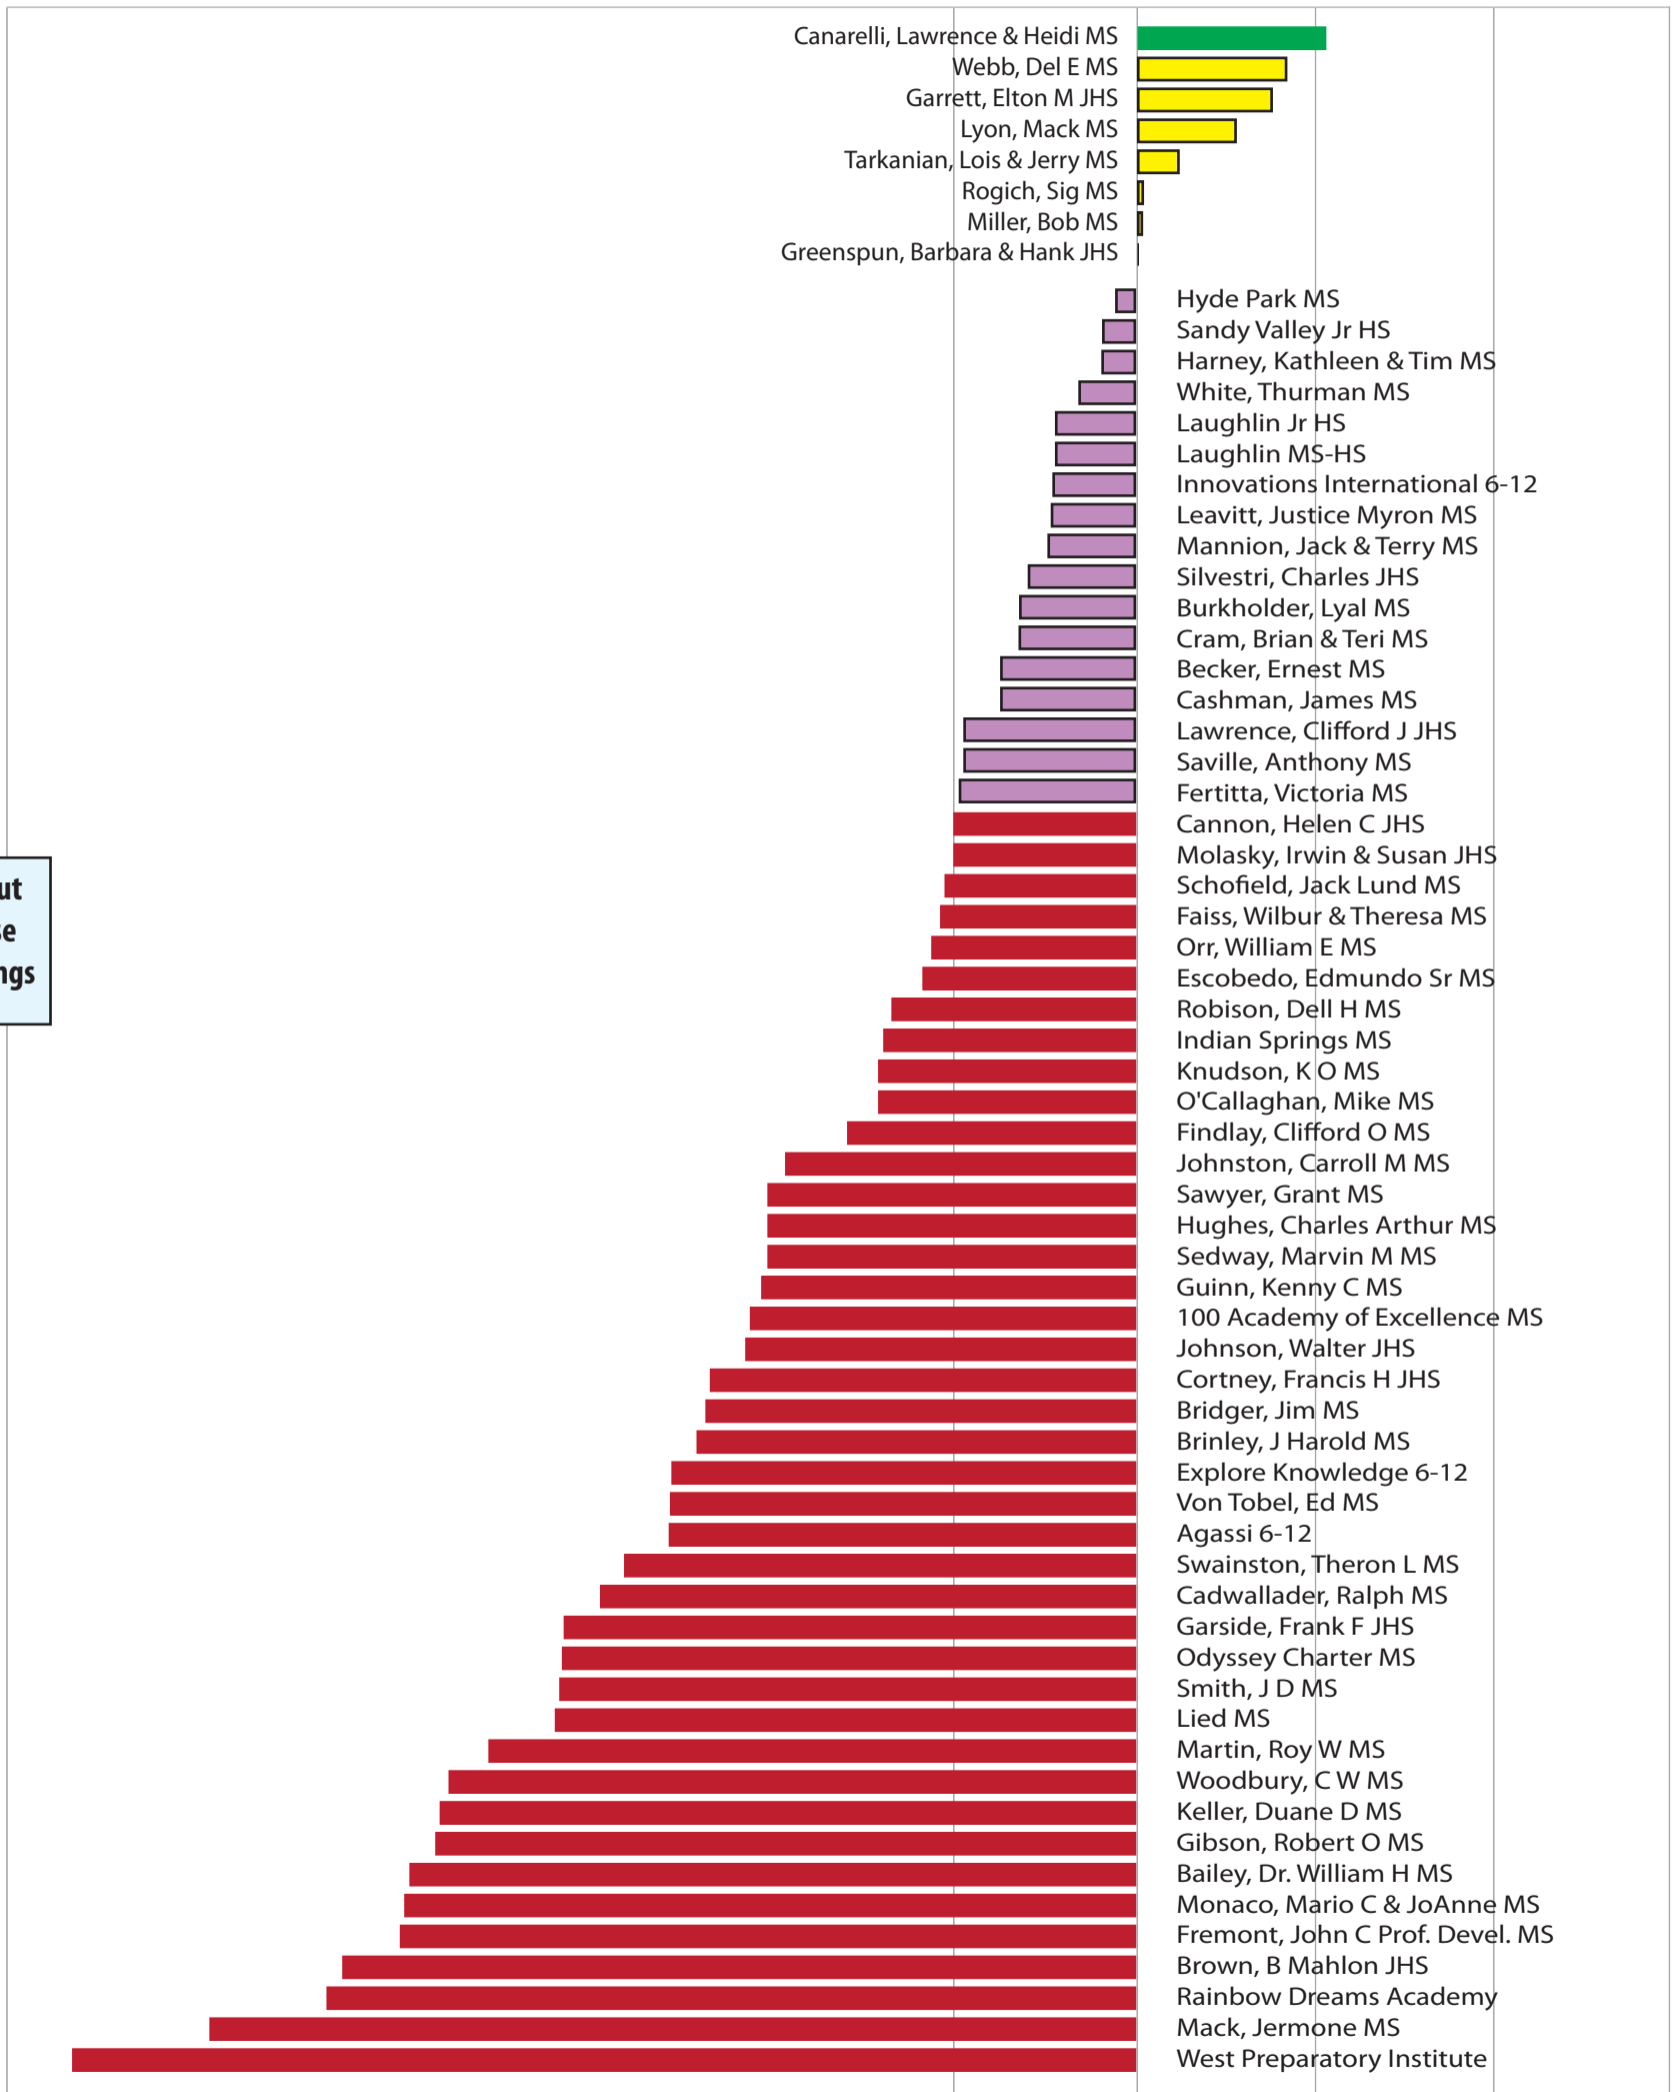

# Relative performance\*

## CCSD middle schools, 2011-12

About these ratings

Data: CCSD School Performance Framework reports, as compiled by TransparentNevada.com.

\* According to CCSD criteria.

60 70 80 90 100