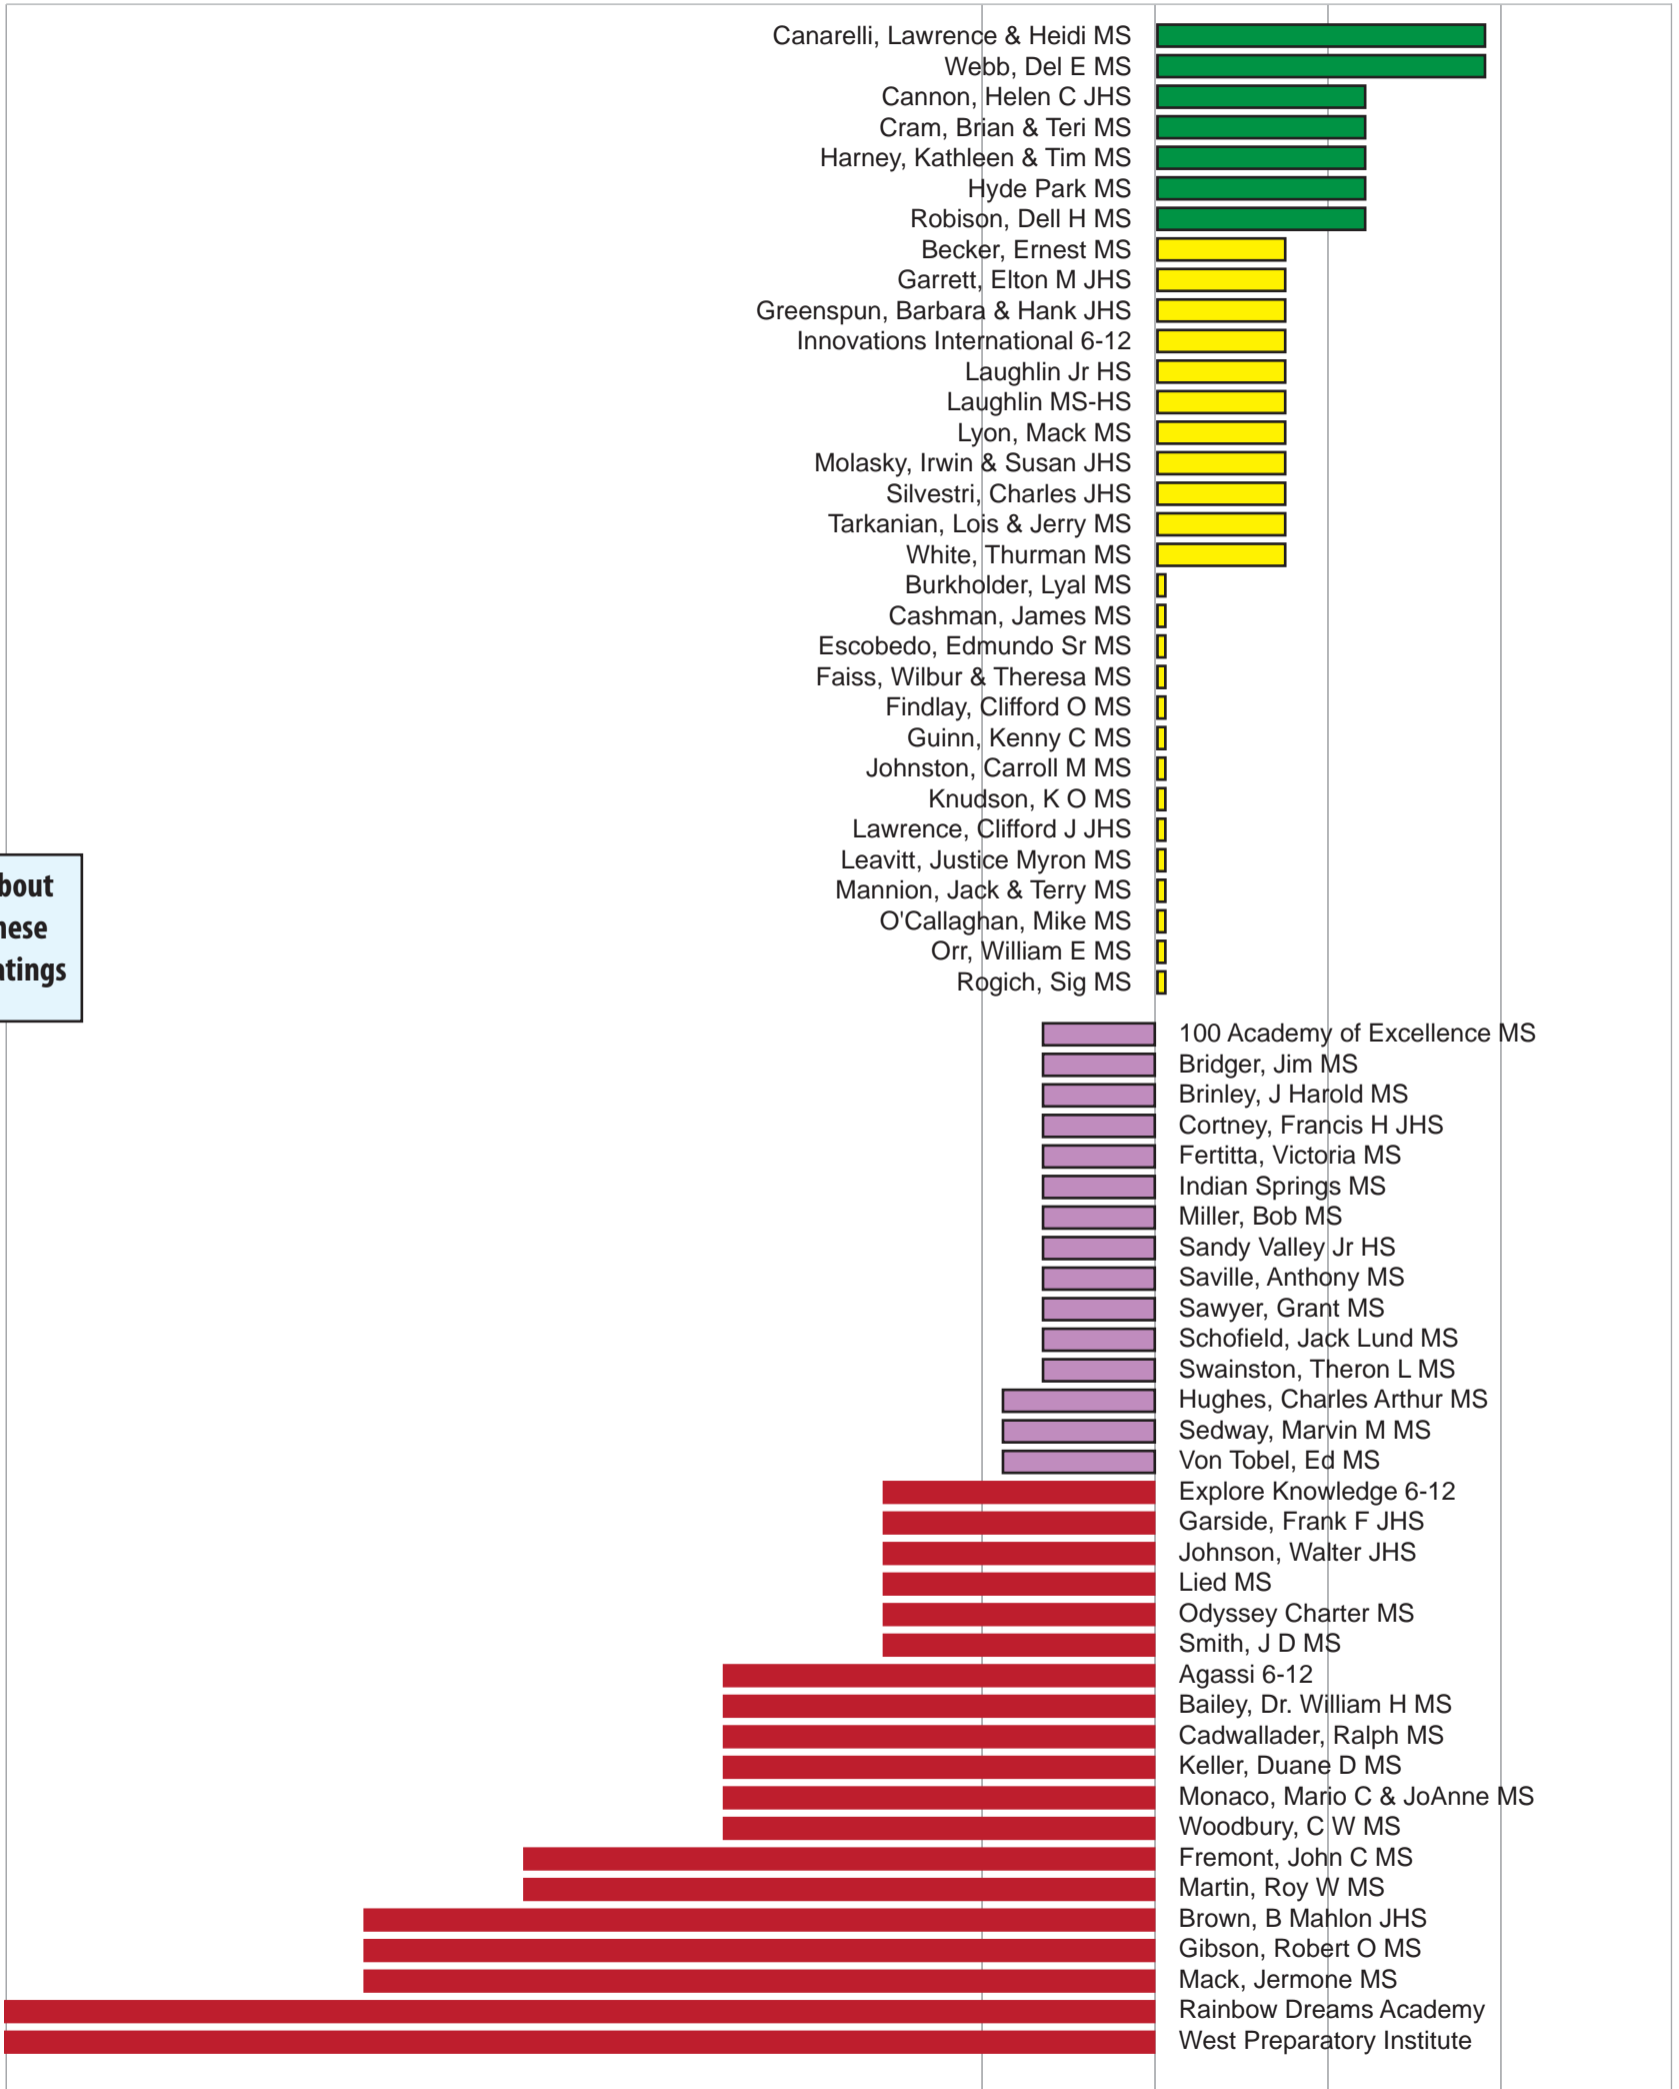

Relative academic growth of students* CCSD middle schools, 2011-12

About these ratings

Data: CCSD School Performance Framework reports, as compiled by TransparentNevada.com.
* According to CCSD criteria.

60 70 80 90 100