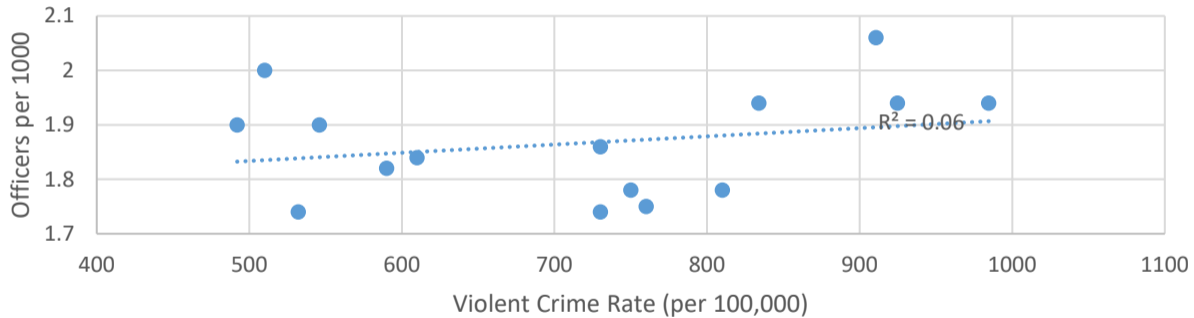

## Violent Crime v. Staffing Levels, LVMPD, 2000 - 2014

Data extracted from LVMPD Annual Reports, 2000-2014; FBI data used for 2008