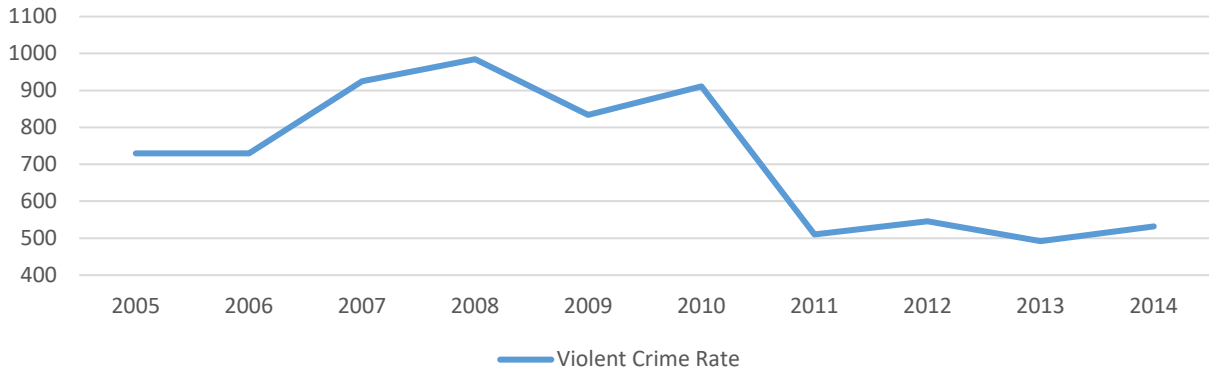

## Violent Crime Rates per 100,000 Residents, LVMPD

Data extracted from LVMPD Annual Reports, 2000-2014; FBI data used for 2008